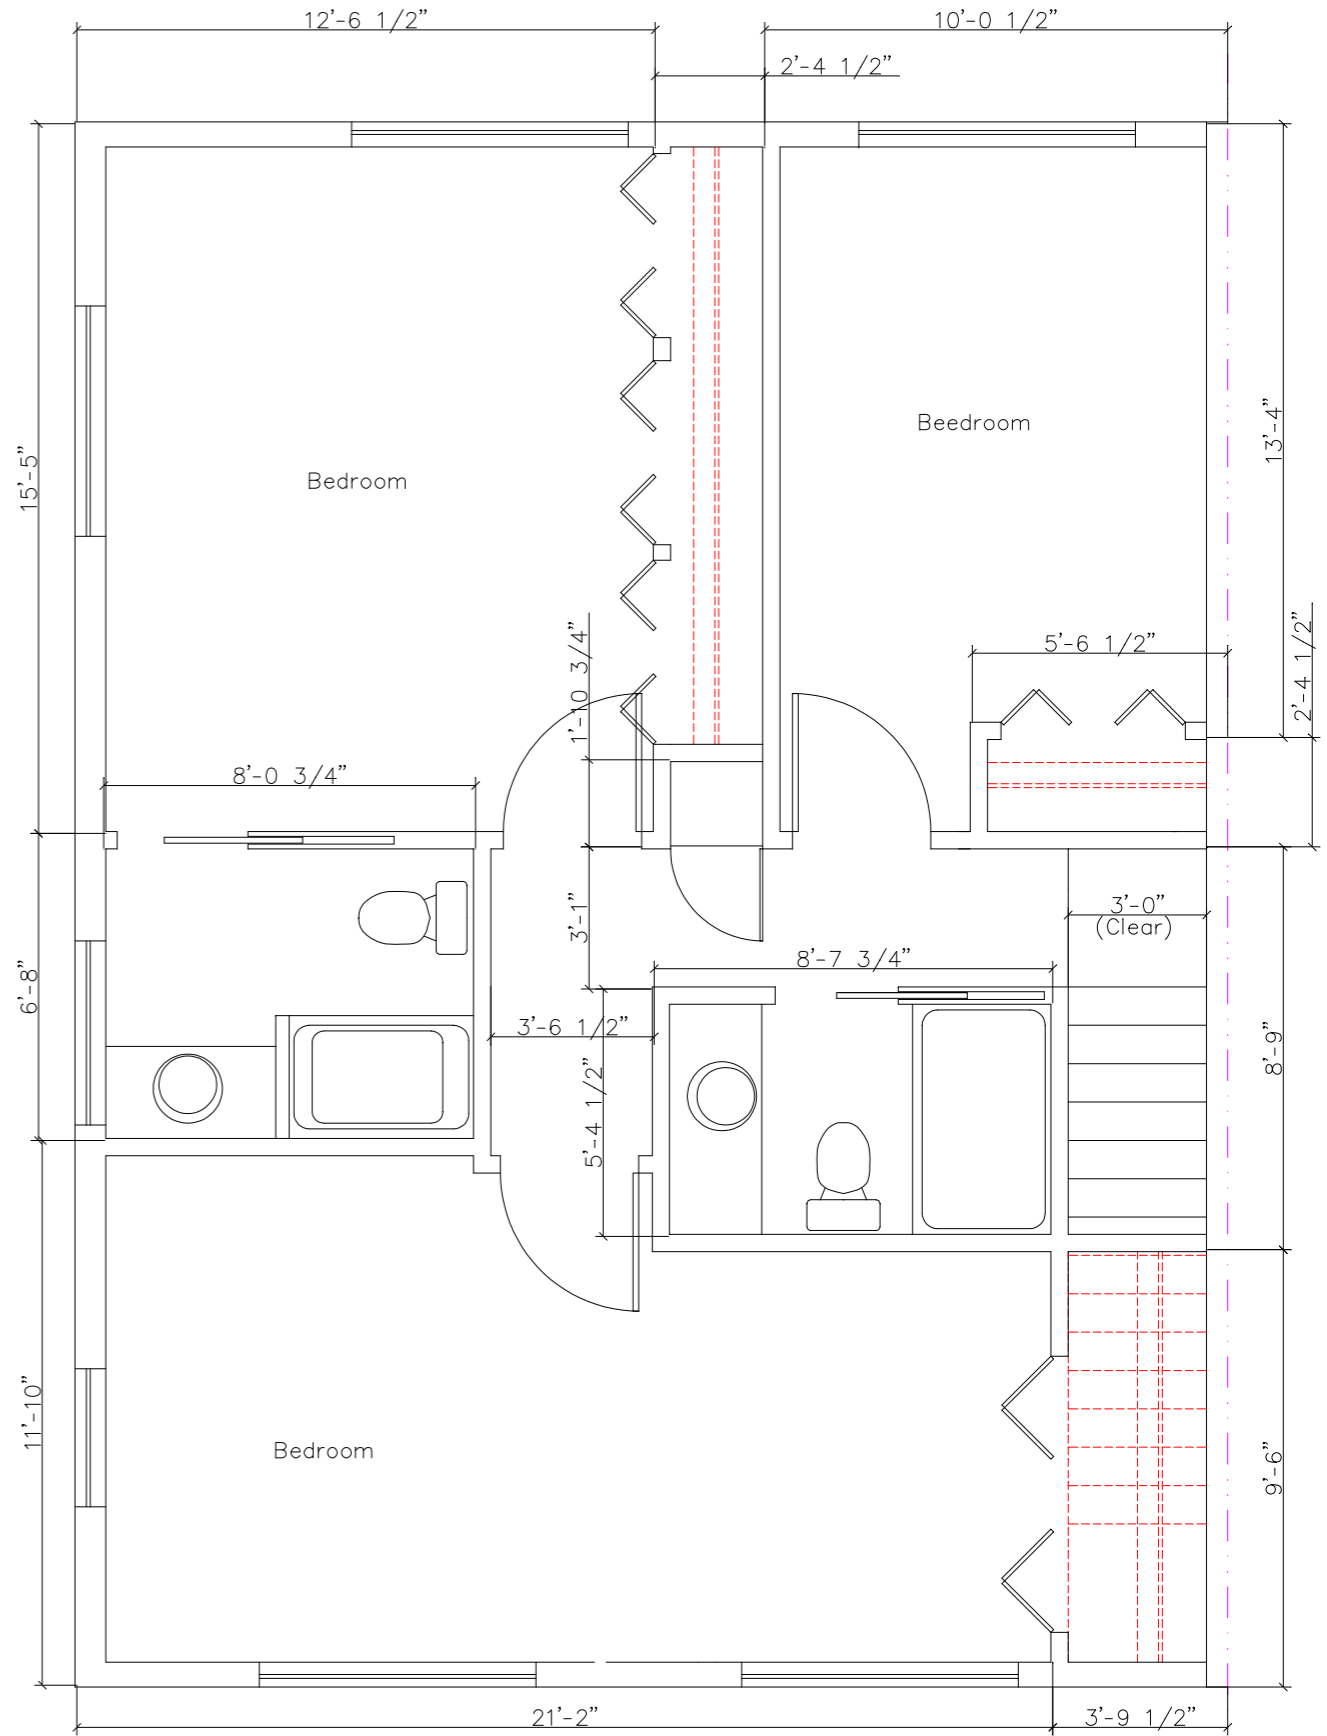

Main Level - Four Bedroom Town House

Scale: 1/4"=1'-0"

Area: 748 sq. ft.
Porch: 92 sq. ft.

Upper Level - Four Bedroom Townhouse

Scale: 1/4"=1'-0"

Area: 850 sq. ft.