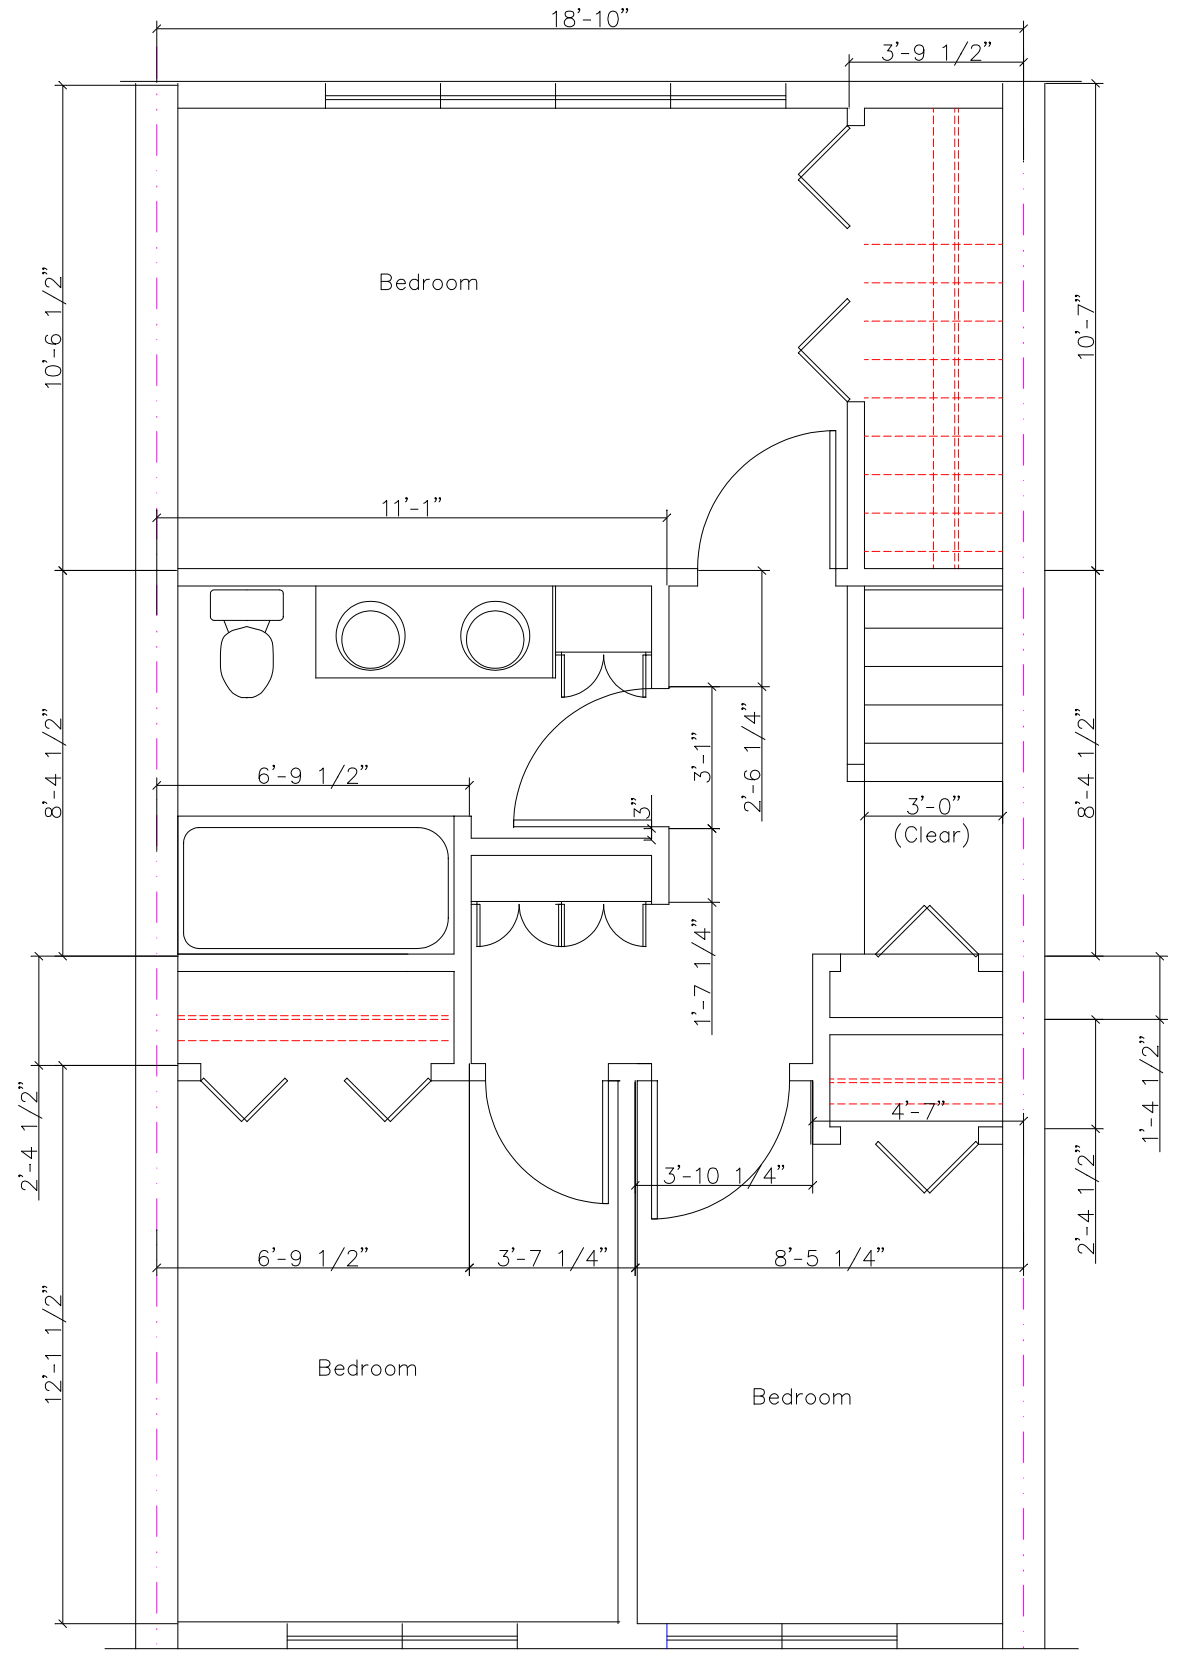

Three Bedroom Townhouse

Scale: 1/4"=1'-0"

Area: 586 sq. ft.  
Porch: 52 sq. ft.

Upper Level - 3 BR Townhouse

Scale: 1/4"=1'-0"

Area: 638 sq. ft.